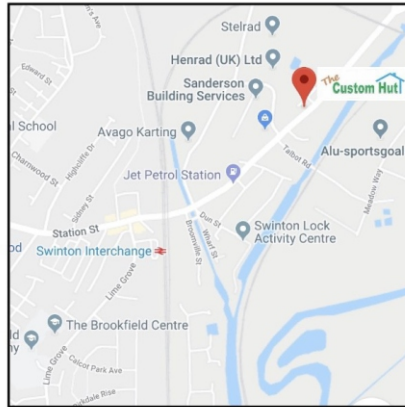

POST

The Custom Hut
Unit 4 Swinton Bridge Workshops
Rowms Lane
Swinton
South Yorkshire
S64 8AE

Alternatively, please

EMAIL to

contact@thecustomhut.co.uk

or send us a quick message on one of our

SOCIAL MEDIA LINKS

FACEBOOK PAGE: @thecustomhut

INSTAGRAM: custom_hut_swinton

TWITTER: @TheCustomHut

STREET MAP

MAP OF LOCAL AREA

SWINTON AND SURROUNDING AREAS

Our workshop doors are open to the public
10am-3pm Tuesday to Friday
for deliveries, collections and walk-in enquiries.